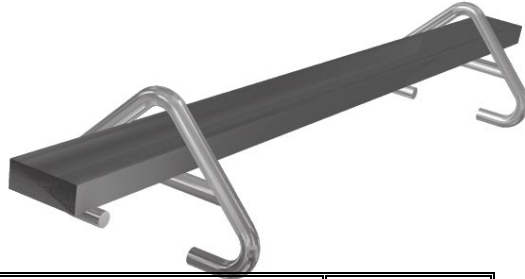

RANGER GATE CO.

YOAKUM TEXAS 77995
 TEL 1 800 722 1299
 FAX (361) 293 9256

SHEEP & GOAT FEEDER

<u>Product Number</u>	<u>Lengths Available</u>	
298-040	5' Sheep and Goat Feeder	
298-050	10' Sheep and Goat Feeder	

- 8" wide galvanized steel trough.
- 1 3/8" galvanized slide-on legs.

- Frame 1 3/8" 19 gauge GATORSHIELD galvanized tubing.
- 4" x 4" galvanized wire panel on ends and sides.
- 8" wide galvanized steel trough (double trough also available).

<u>Product Number</u>	<u>Lengths Available</u>	
298-060	5' Sheep and Goat Feeder w/ Hay Rack & Double Trough	
298-080	5' Sheep and Goat Feeder w/ Hay Rack	
298-070	10' Sheep and Goat Feeder w/ Hay Rack	
298-090	10' Sheep and Goat Feeder w/ Hay Rack & Double Trough	