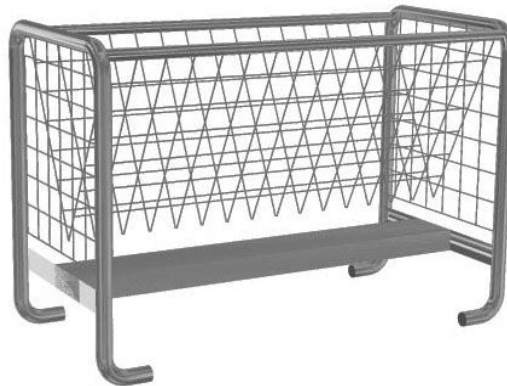

RANGER GATE CO.

YOAKUM TEXAS 77995
 TEL 1 800 722 1299
 FAX (361) 293 9256

SHEEP & GOAT FEEDER

<u>Product Number</u>	<u>Lengths Available</u>	
298-040	5' Sheep and Goat Feeder	
298-050	10' Sheep and Goat Feeder	

- 8" wide galvanized steel trough.
- 1 3/8" galvanized slide-on legs.

- Frame 1 3/8" 19 gauge GATORSHIELD galvanized tubing.
- 4" x 4" galvanized wire panel on ends and sides.
- 8" wide galvanized steel trough (double trough also available).

<u>Product Number</u>	<u>Lengths Available</u>	
298-060	5' Sheep and Goat Feeder w/ Hay Rack & Double Trough	
298-080	5' Sheep and Goat Feeder w/ Hay Rack	
298-070	10' Sheep and Goat Feeder w/ Hay Rack	
298-090	10' Sheep and Goat Feeder w/ Hay Rack & Double Trough	