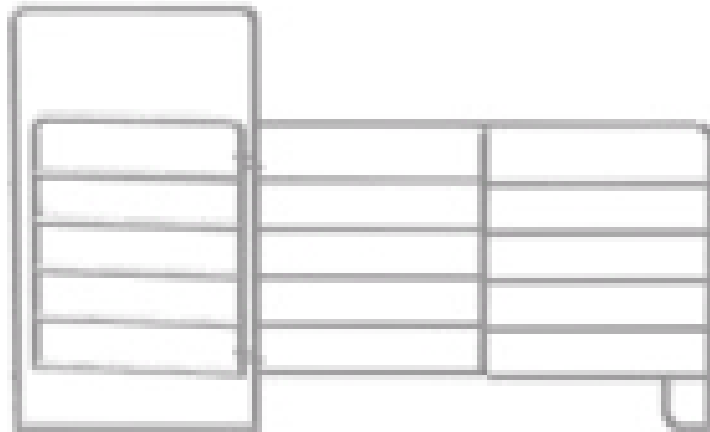

**RGC** Brand

**(800)722-1299**

**1 3/4" 6 BAR-64" TALL PORTABLE PANEL**

<u>Product Number</u>	<u>Lengths Available</u>	
850-010	10'	
850-020	12'	
860-010	10' w/4' gate	
860-020	12' w/4' gate	

- 1 3/4" Frame & Bars
- 6 bars 64" tall.
- Furnished with drop pins for easy assembly.
- Bars are saddled and fitted before welding