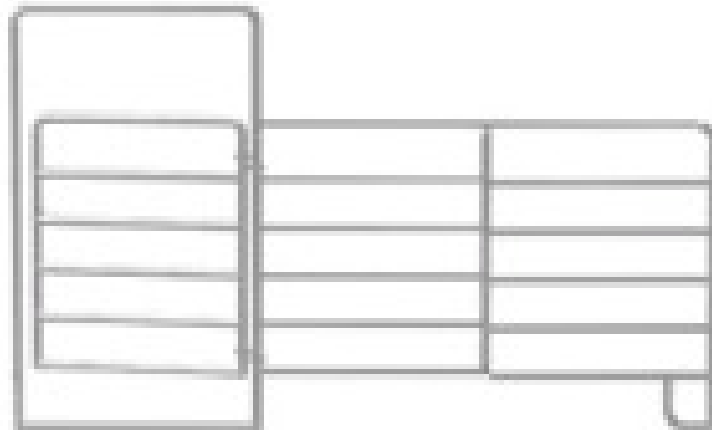

RGC Brand

(800)722-1299

1 5/8" 6 BAR-64" TALL PORTABLE PANEL

<u>Product Number</u>	<u>Lengths Available</u>	
850-010	10'	
850-020	12'	
860-010	10' w/5' gate	
860-020	12' w/5' gate	

- 1 5/8" Frame & Bars
- 6 bars 64" tall.
- Furnished with drop pins for easy assembly.
- Bars are saddled and fitted before welding