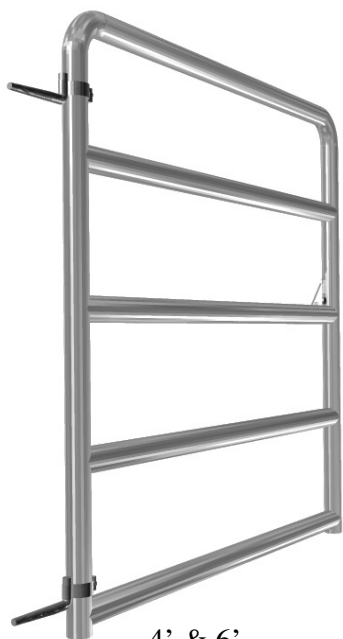

## 1 5/8" RGC 5 BAR TUBE GATE

4' & 6'

8' 10' & 12'

14' & 16'

<u>Product Number</u>	<u>Lengths Available</u>	
810-010	4'	
810-020	6'	
810-030	8'	
810-040	10'	
810-050	12'	
810-060	14'	
810-070	16'	

- 1 5/8"
- 5 bars 42" tall with two 5/8"x 6" screw hooks and adjustable hinges.
- Bars are saddled and fitted before welding for added strength.