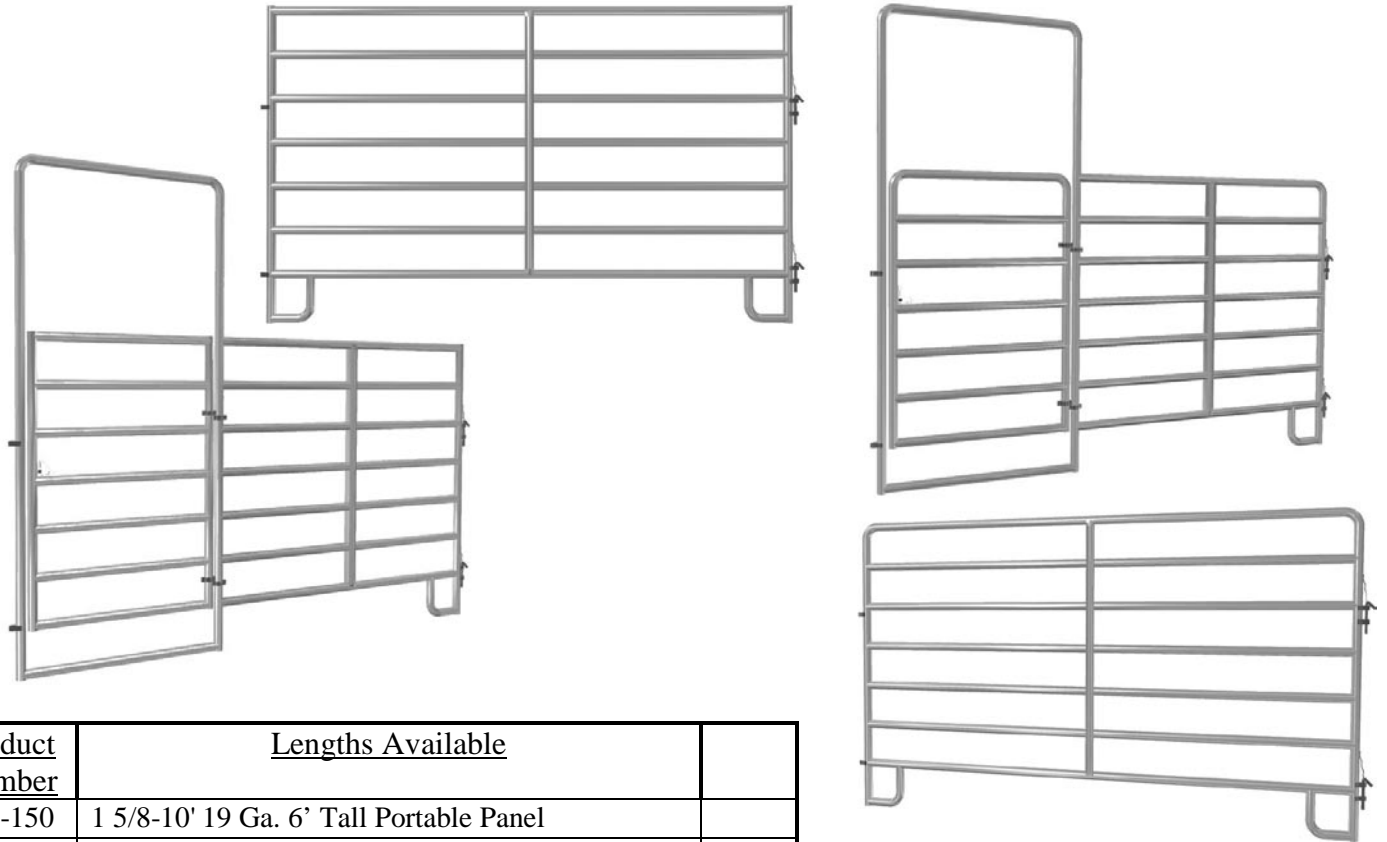

RANGER GATE CO.

YOAKUM TEXAS 77995
 TEL 1 800 722 1299
 FAX (361) 293 9256

6' TALL PORTABLE PANEL

- 1 5/8 19 or 16 ga GATORSHIELD galvanized tubing.
- 7 bars 6' tall.
- Frame can be round or square.
- Furnished with drop pins for easy assembly.
- Bars are saddled and fitted before welding for added strength.

Product Number	Lengths Available	
272-150	1 5/8-10' 19 Ga. 6' Tall Portable Panel	
272-160	1 5/8-12' 19 Ga. 6' Tall Portable Panel	
272-170	1 5/8-14' 19 Ga. 6' Tall Portable Panel	
272-180	1 5/8-16' 19 Ga. 6' Tall Portable Panel	
272-190	1 5/8-10' 19 Ga. 6' Tall Portable Panel w/ 4' Gate	
272-200	1 5/8-12' 19 Ga. 6' Tall Portable Panel w/ 4' Gate	
272-210	1 5/8-10' 16 Ga. 6' Tall Portable Panel	
272-220	1 5/8-12' 16 Ga. 6' Tall Portable Panel	
272-230	1 5/8-14' 16 Ga. 6' Tall Portable Panel	
272-240	1 5/8-16' 16 Ga. 6' Tall Portable Panel	
272-250	1 5/8-10' 16 Ga. 6' Tall Portable Panel w/ 4' Gate	
272-260	1 5/8-12' 16 Ga. 6' Tall Portable Panel w/ 4' Gate	
Allow extra time for manufacturing 6' tall panels.		

** Custom panels are also available. Allow extra time for delivery.