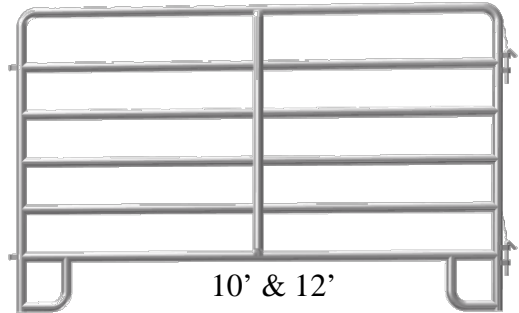

RANGER GATE CO.

YOAKUM TEXAS 77995
 TEL 1 800 722 1299
 FAX (361) 293 9256

1 5/8" 16GA. 6 BAR HEAVY DUTY PORTABLE PANEL

14' & 16'

10' & 12'

10' 12' & 16'

Product Number	Lengths Available	
270-280	* 6'	
270-290	* 8'	
270-300	10'	
270-310	12'	
270-320	* 14'	
270-330	16'	
270-340	10' w/4' gate	
270-350	12' w/4' gate	
270-360	16' w/4' gate	
* Allow extra time for manufacturing.		

- 15/8" 16 gauge GATORSHIELD galvanized tubing.
- 6 bars 64" tall.
- Furnished with drop pins for easy assembly.
- Bars are saddled and fitted before welding for added strength.

Custom panels are also available. Allow extra time for delivery.