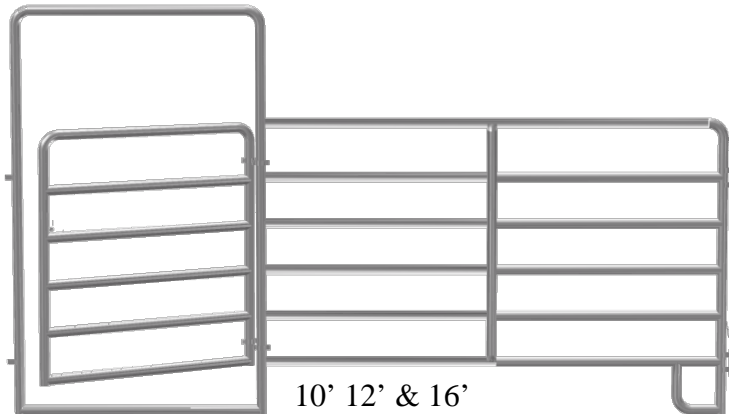

RANGER GATE CO.

YOAKUM TEXAS 77995
 TEL 1 800 722 1299
 FAX (361) 293 9256

1 5/8" 16GA. 6 BAR HEAVY DUTY PORTABLE PANEL

14' & 16'

10' & 12'

10' 12' & 16'

Product Number	Lengths Available	
270-280	* 6'	
270-290	* 8'	
270-300	10'	
270-310	12'	
270-320	* 14'	
270-330	16'	
270-340	10' w/4' gate	
270-350	12' w/4' gate	
270-360	16' w/4' gate	
* Allow extra time for manufacturing.		

- 15/8" 16 gauge GATORSHIELD galvanized tubing.
- 6 bars 64" tall.
- Furnished with drop pins for easy assembly.
- Bars are saddled and fitted before welding for added strength.

Custom panels are also available. Allow extra time for delivery.