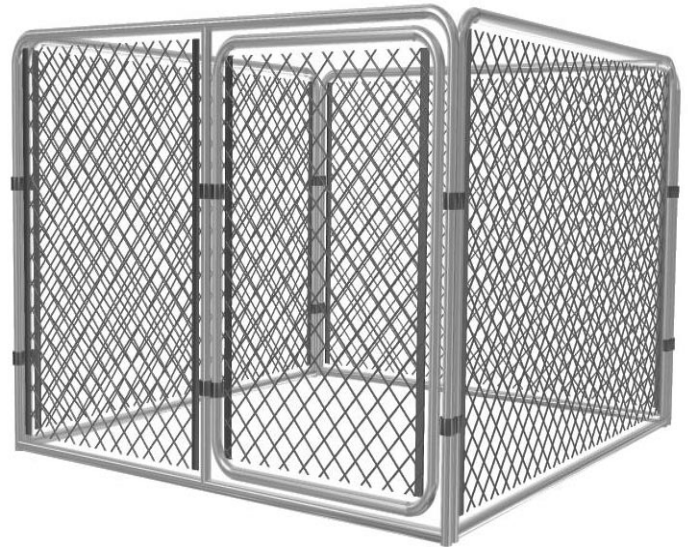

## DOG KENNEL

HEAVY DUTY KENNEL

1 5/8" 19gauge GATORSHIELD galvanized tubing.  
 Two 1 5/8" panel clamps included with each panel.  
 2" x 4" 8 gauge wire panel.  
 Free standing. No post required.

DELUXE KENNEL

1 3/8" 20gauge GATORSHIELD galvanized tubing.  
 Two 1 3/8" panel clamps included with each panel.  
 11 1/2 gauge galvanized chain link.  
 Free standing. No post required.

<u>Product Number</u>	<u>Lengths Available</u>	
330-010	6' x 6'tall Deluxe Panel	
330-020	10' x 6'tall Deluxe Panel	
330-030	6' x 6'tall Deluxe Gate Panel	
330-040	10' x 6'tall Deluxe Gate Panel	
330-050	6' x 4'tall Deluxe Panel	
330-060	10' x 4'tall Deluxe Panel	
330-070	6' x 4'tall Deluxe Gate Panel	
330-080	10' x 4'tall Deluxe Gate Panel	
330-200	5' x 6'tall Heavy Duty Panel	
330-210	10' x 6'tall Heavy Duty Panel	
330-220	5' x 6'tall Heavy Duty Gate Panel	